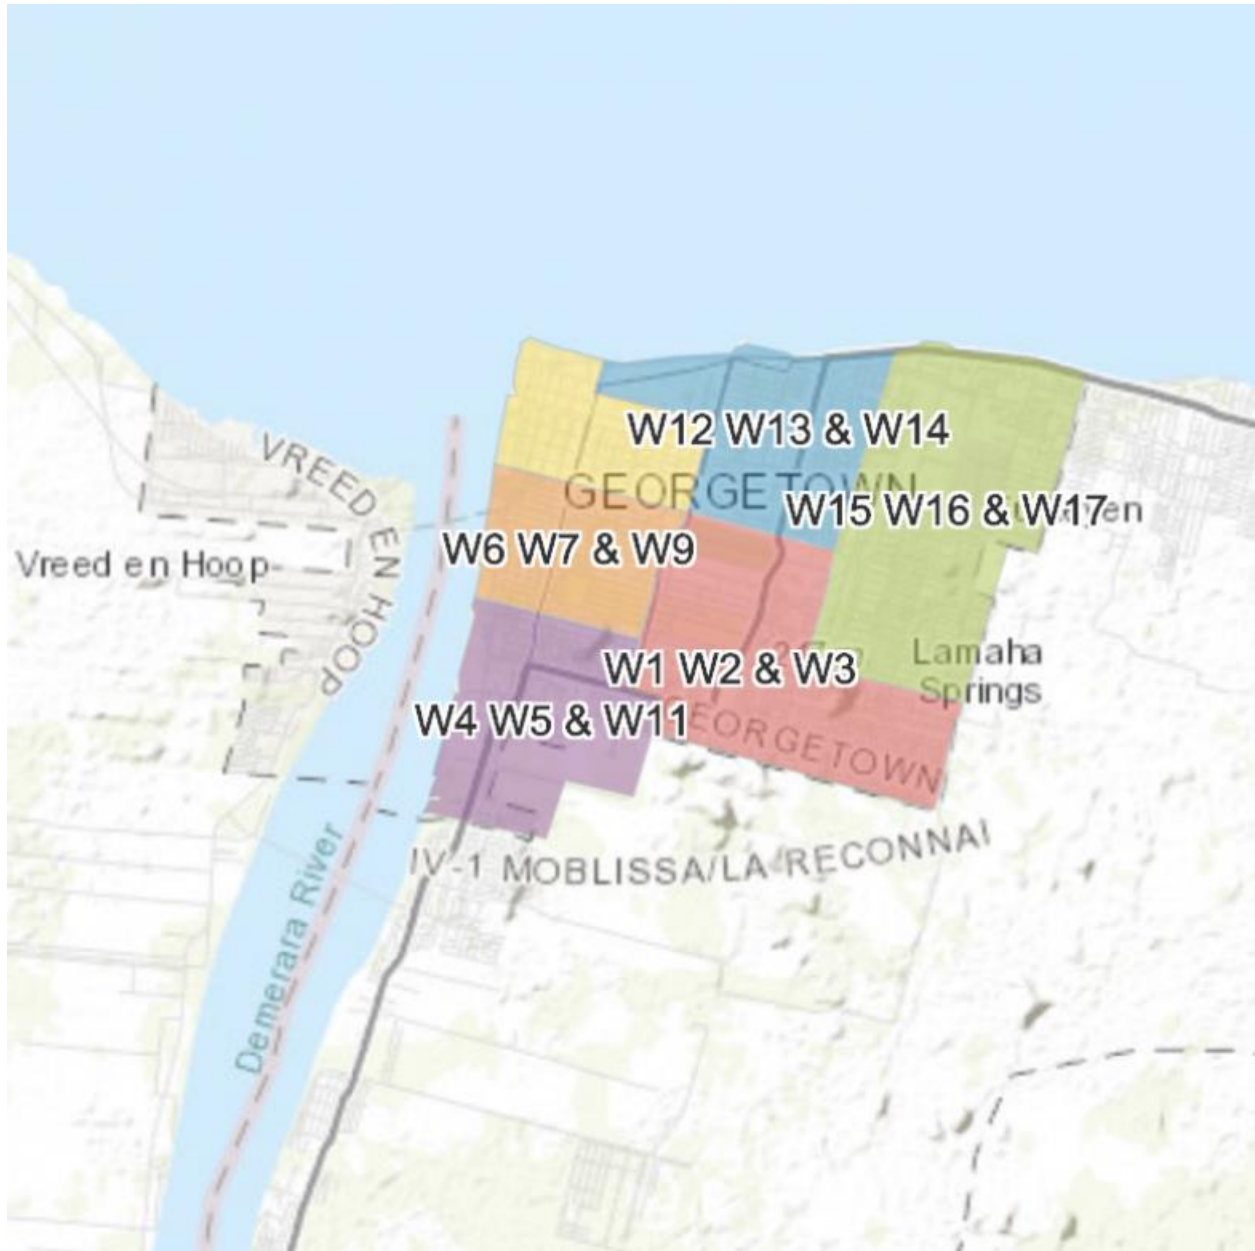

Areas Served with Potable Water, Guyana

Source: <https://gwiguyana.gy/maps>

Region 2

Region 3

Region 4 – Georgetown Metropolitan Area

Region 4 – Turkeyen - Mahaica

Region 4 – Eccles - Timehri

Region 5

Region 6

Region 10