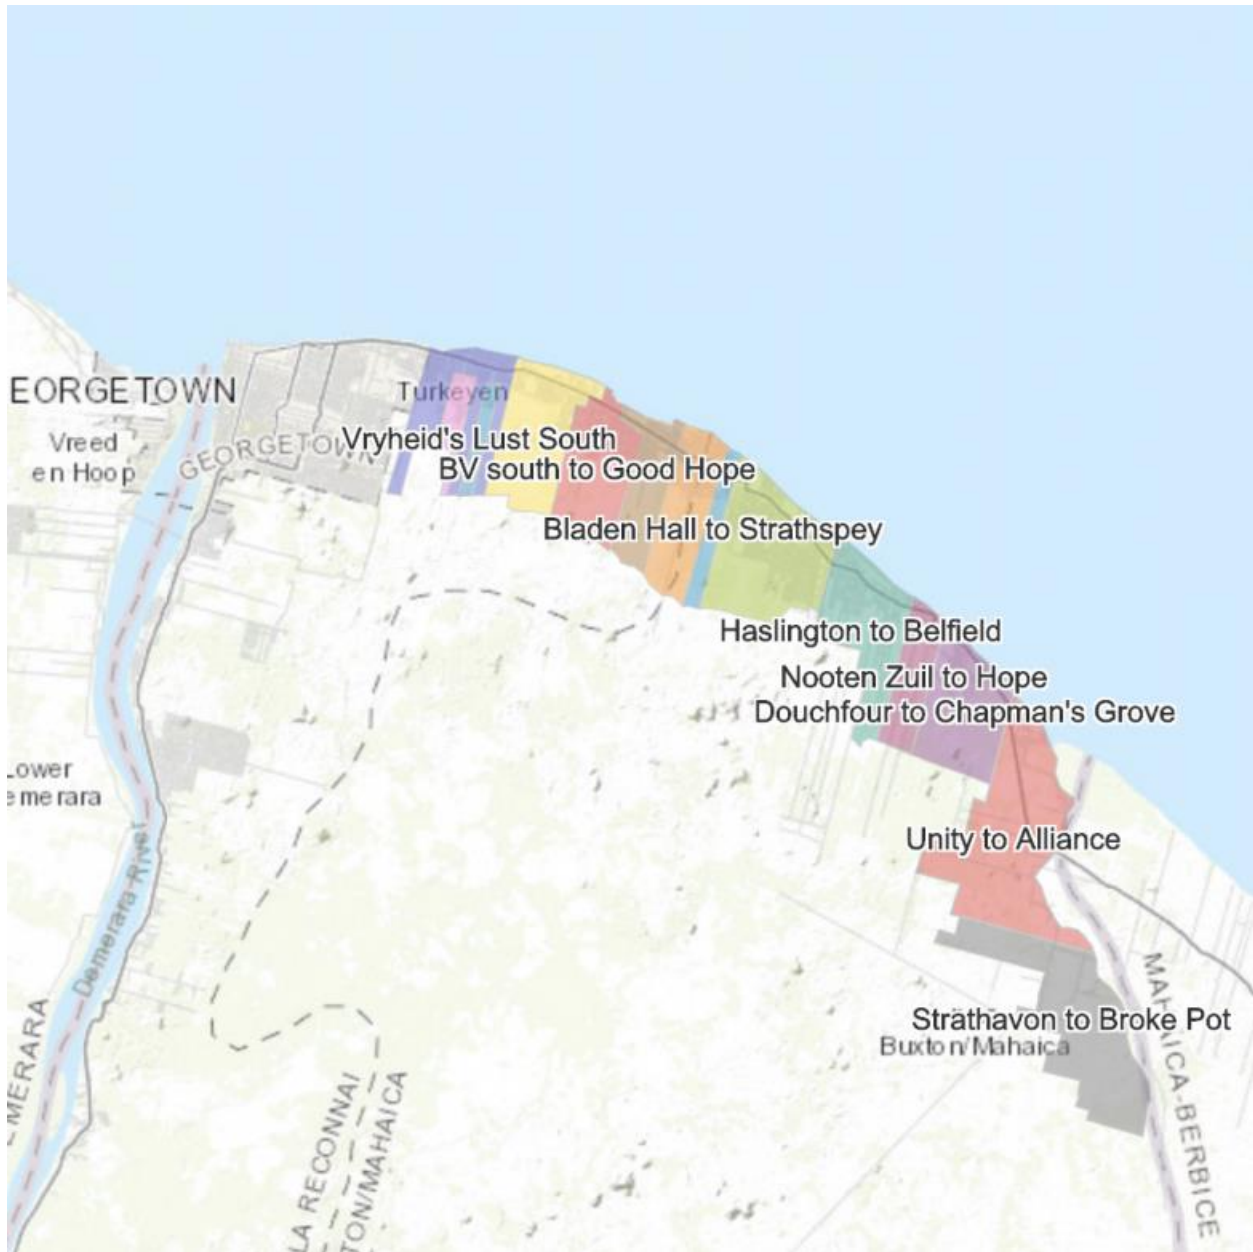

Areas Served with Potable Water, Guyana

Source: <https://gwiguyana.gy/maps>

Region 2

Region 3

Region 4 – Georgetown Metropolitan Area

Region 4 – Turkeyen - Mahaica

Region 4 – Eccles - Timehri

Region 5

Region 6

Region 10