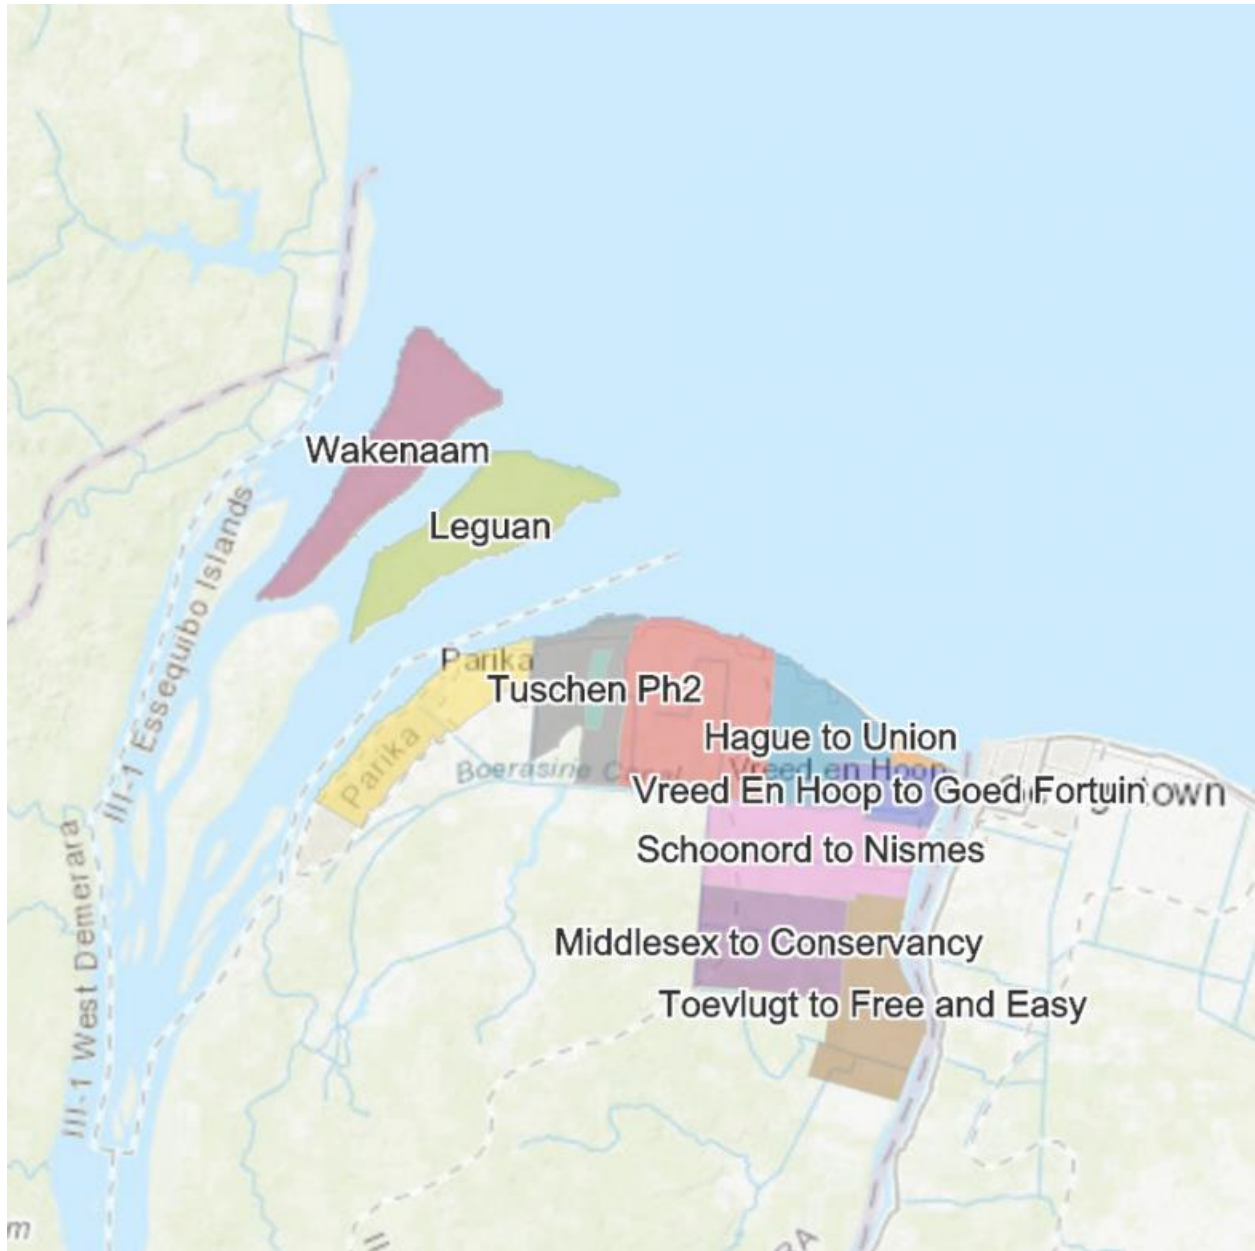

Areas Served with Potable Water, Guyana

Source: <https://gwiguyana.gy/maps>

Region 2

Region 3

Region 4 – Georgetown Metropolitan Area

Region 4 – Turkeyen - Mahaica

Region 4 – Eccles - Timehri

Region 5

Region 6

Region 10