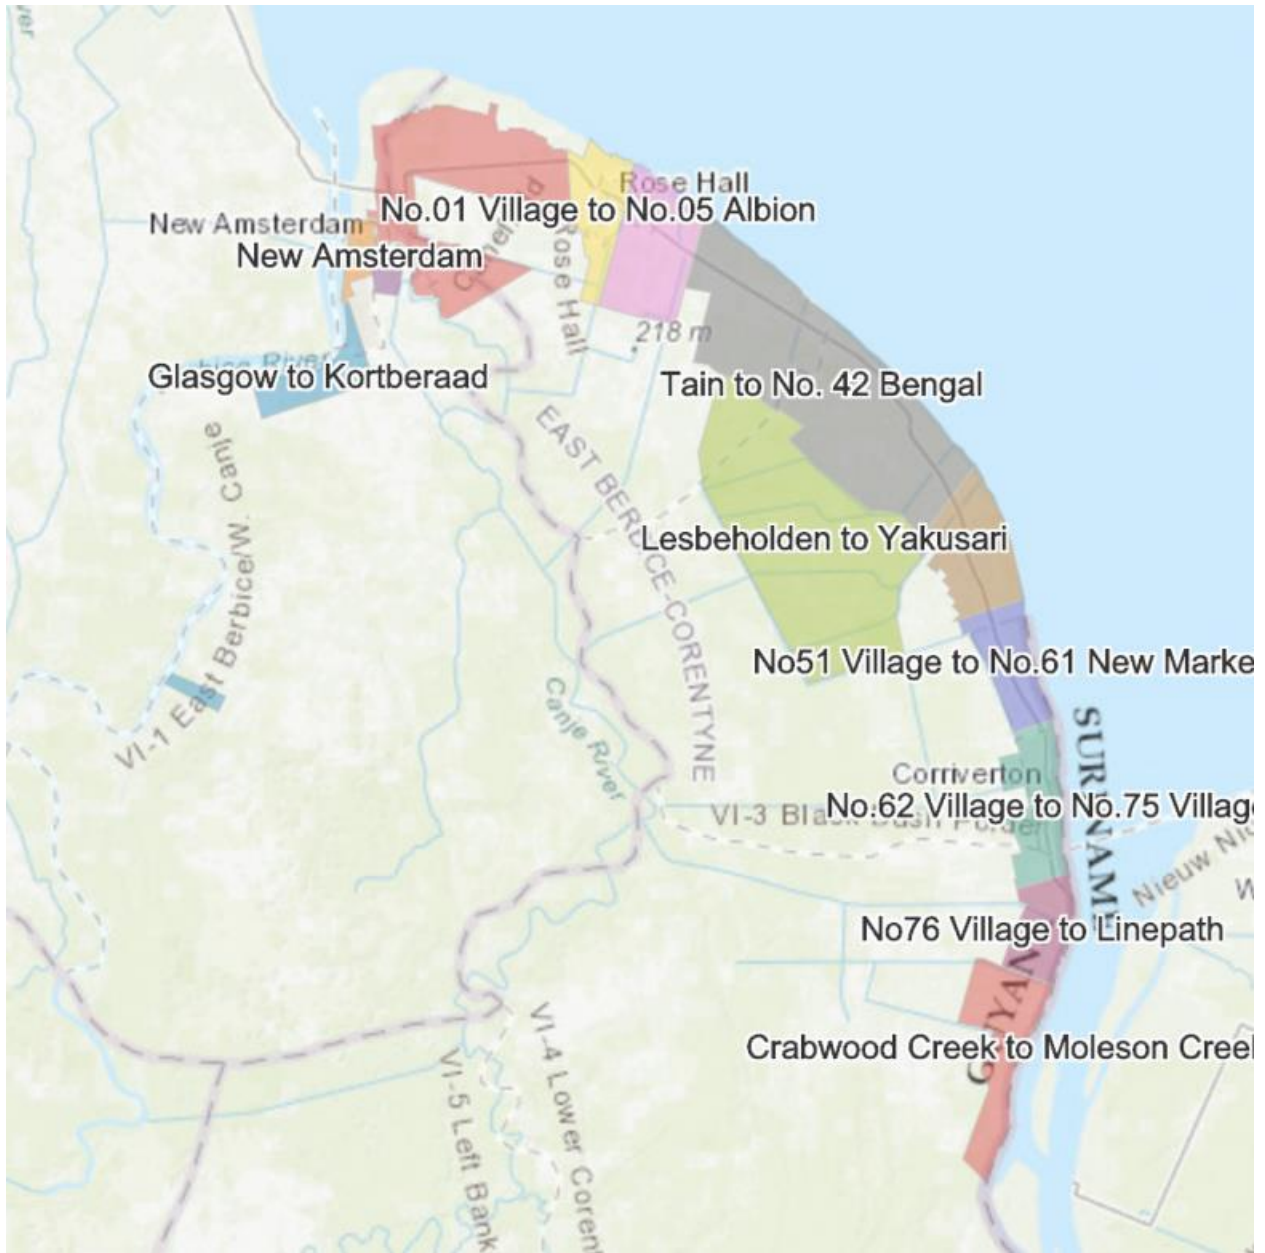

Areas Served with Potable Water, Guyana

Source: <https://gwiguyana.gy/maps>

Region 2

Region 3

Region 4 – Georgetown Metropolitan Area

Region 4 – Turkeyen - Mahaica

Region 4 – Eccles - Timehri

Region 5

Region 6

Region 10