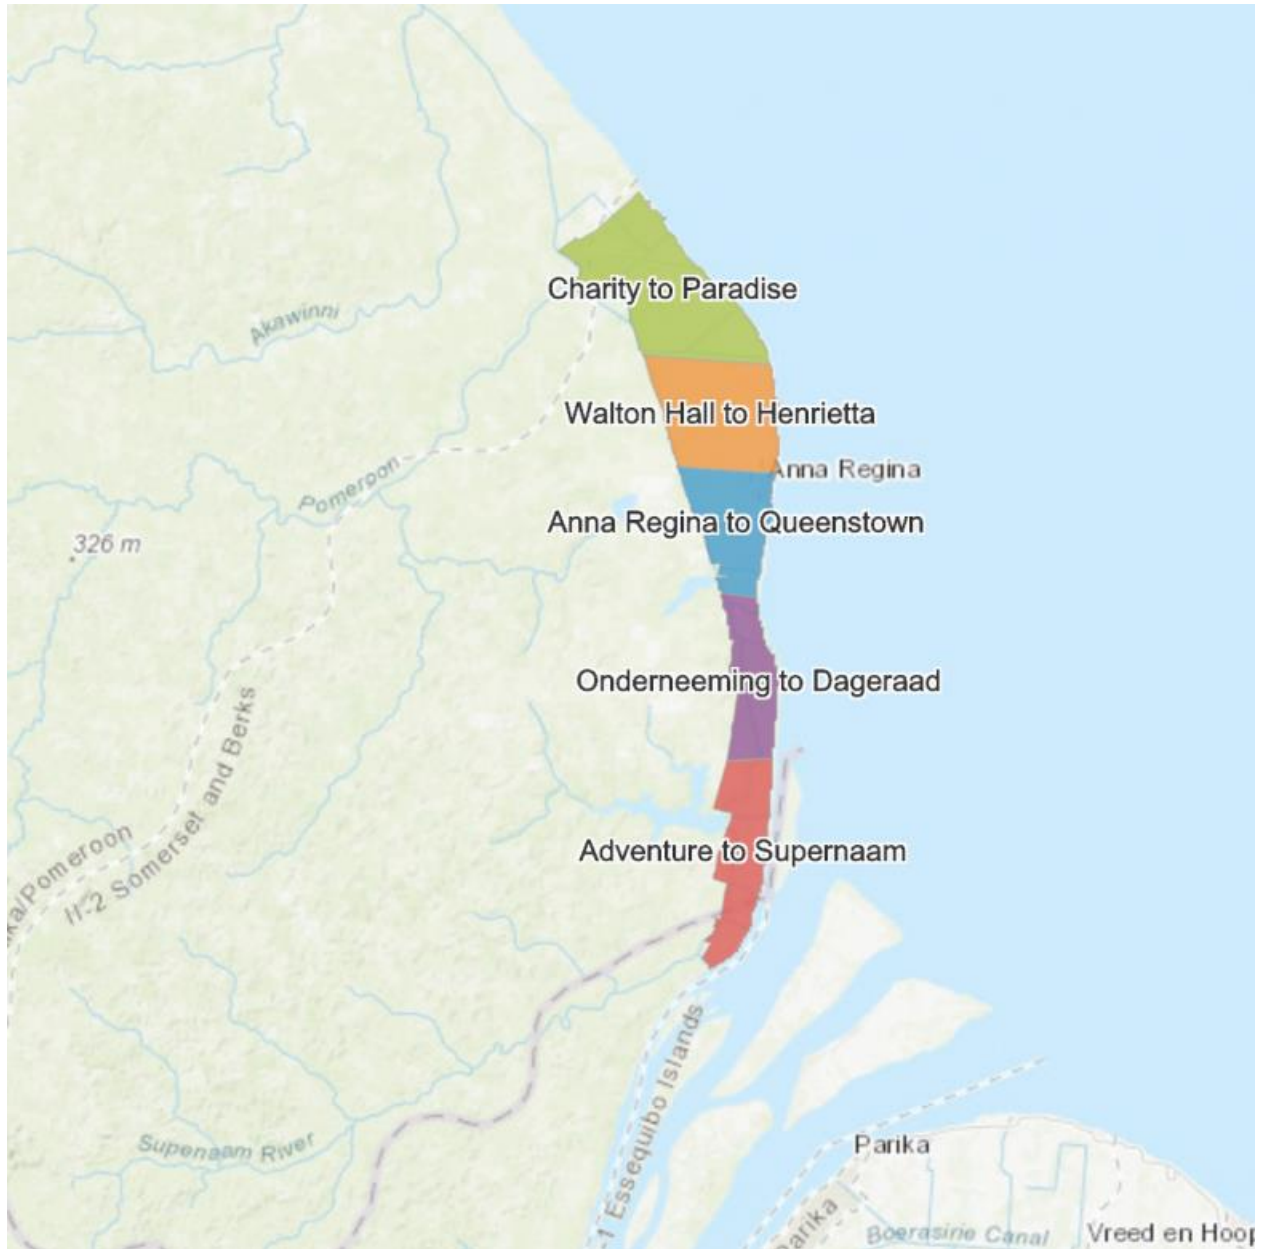

Areas Served with Potable Water, Guyana

Source: <https://gwiguyana.gy/maps>

Region 2

Region 3

Region 4 – Georgetown Metropolitan Area

Region 4 – Turkeyen - Mahaica

Region 4 – Eccles - Timehri

Region 5

Region 6

Region 10